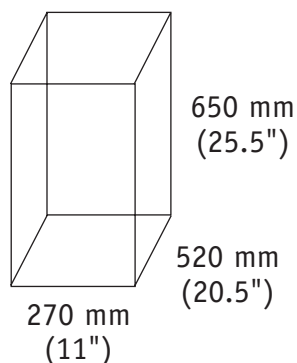

Shipping box :

TECHNICAL SPECIFICATIONS

- **Motor** : with thermal protection
  Single Phase: 220-240 V - 50/60 Hz - 600 W
  100-120 V - 50/60 Hz - 650 W
  Speed: 1500 RPM (50 Hz)
  1800 RPM (60 HZ)
- **Weight** : Net : 19 kg (42 lbs)
  Shipping: 20 kg (44 lbs)

Internationally patented models