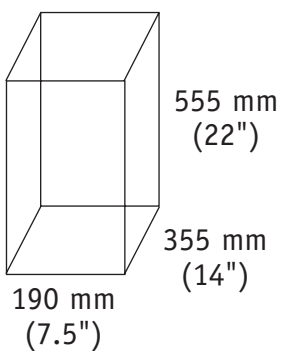

Appliance: