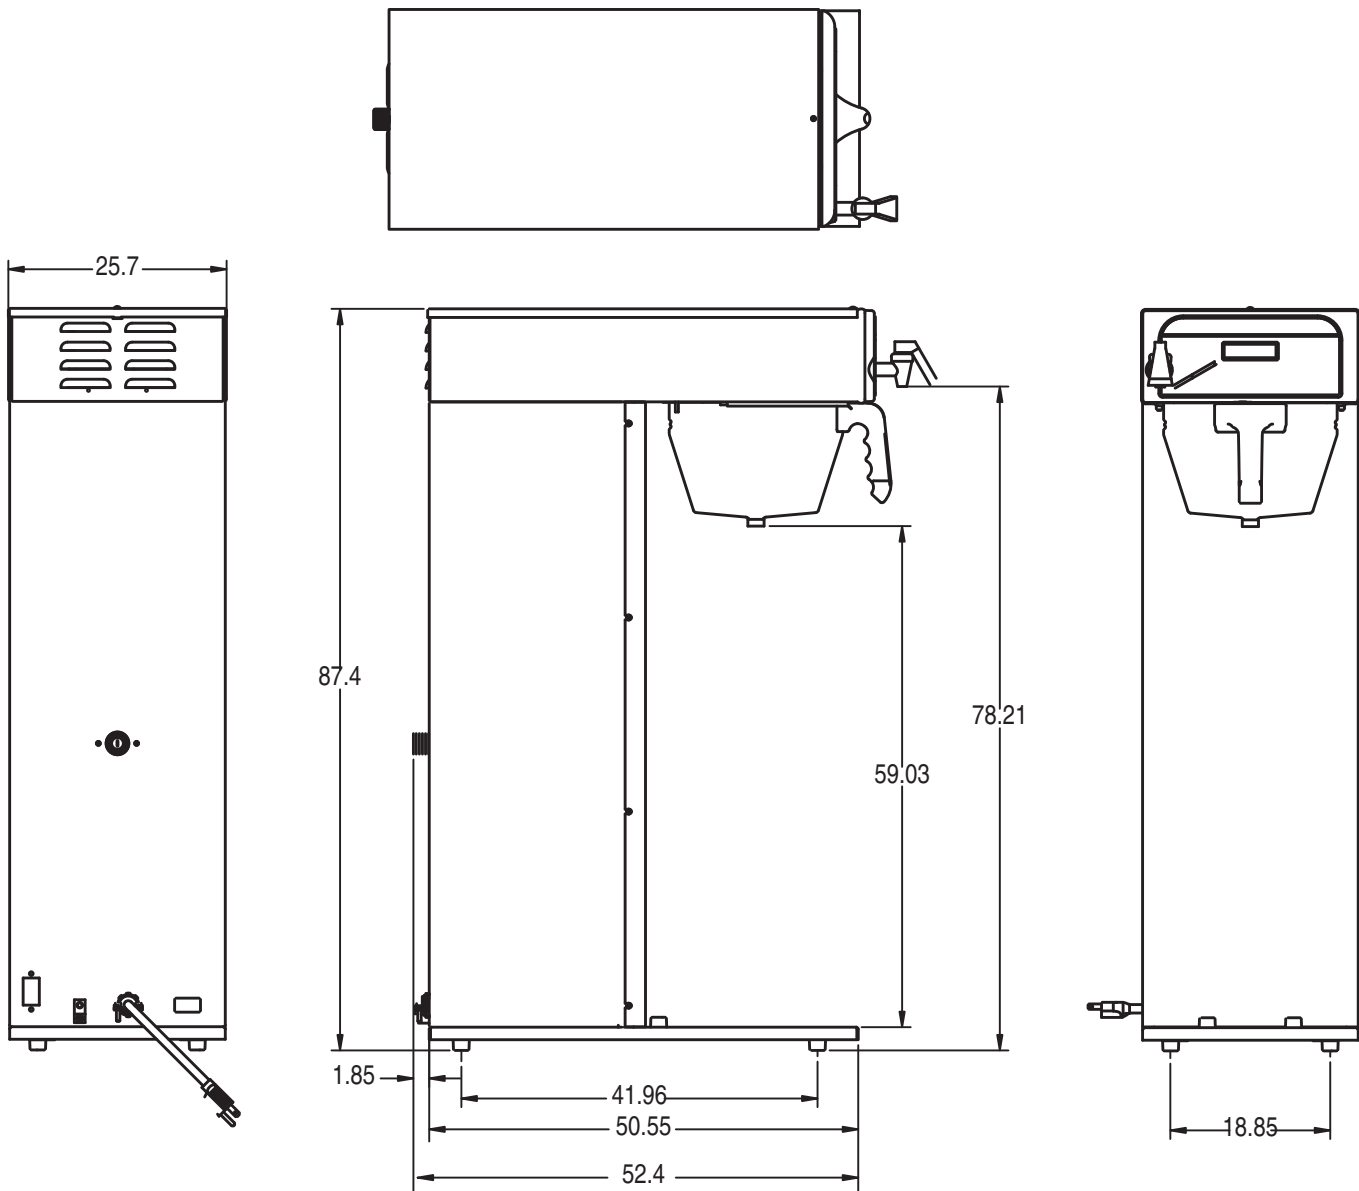

Dimensions & Specifications

Model	Product #	Volts	Amps	Tank Heater Watts	Total Watts	Capacity	Shipping Weight	Cord Attached	Agency
ICBA-Tall	36600.0006	230	14	3000	3200	9.8 gal (37.10 L)	51 lbs (23.1 kg)	Yes	CE

Power cord 33529.0004

Inlet hose assembly 32865.0002

Brewing Capacity: based on incoming water temp of 15.5°C (60° F) 60°C (140°F) rise.

Electrical: 230V model requires 2-wire grounded service rated 220-240V, single phase, 50/60 Hz.

Plumbing: 20-90 psi (138-621 kPa). Supplied with 3/8" male flare fitting. Requires minimum of .80 gpm (3.03 lpm) water flow.

Bunn-O-Matic® Corporation - 1400 Stevenson Drive Springfield, Illinois 62703 • USA • +1-217-529-6601 • Fax +1-217-529-2827 • www.bunn.com

BUNN® practices continuous product research and improvement. We reserve the right to change specifications and product design without notice. Such revisions do not entitle the buyer to corresponding changes, improvements, additions or replacements for previously purchased equipment.

All dimensions shown in centimeters.

4/09 © Bunn-O-Matic Corporation