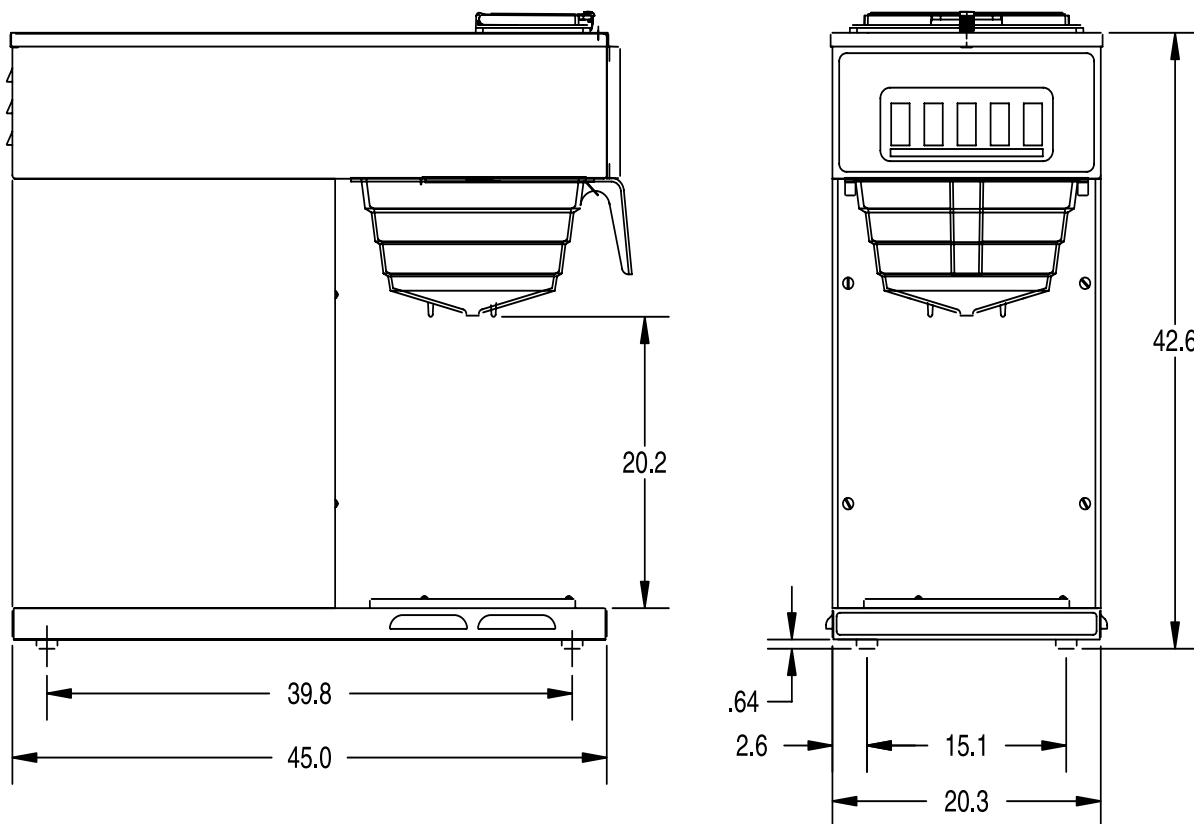

Dimensions & Specifications

Model	Product #	Volts	Amps	Tank Heater Watts	Total Watts	Brewing Capacity	Shipping Weight	Cord Attached	Agency
VP17A-1	13300.0024	230	9.4	2020	2160	5.8 gal./hr. (22 L/hr.)	21 lbs. (9.6 kg)	No	CE

Power cord 27728.0005

Brewing capacity: based upon incoming water temp of 60°F/15°C (140°F/60°C) rise per 1/2 gallon (1.89 litres) brew time of 4 minutes.

Electrical: Models require 2-wires plus ground service rated 220-240V, single phase, 50/60 Hz.

Plumbing: No plumbing required.

Bunn-O-Matic® Corporation - 1400 Stevenson Drive Springfield, Illinois 62703 • USA • +1-217-529-6601 • Fax +1-217-529-2827 • www.bunn.com

BUNN® practices continuous product research and improvement. We reserve the right to change specifications and product design without notice. Such revisions do not entitle the buyer to corresponding changes, improvements, additions or replacements for previously purchased equipment.

All dimensions shown in centimeters. Bunn-O-Matic Corporation owns all copyrights relating to materials in this publication. Please contact BUNN to request permission to reproduce any portion of this publication.