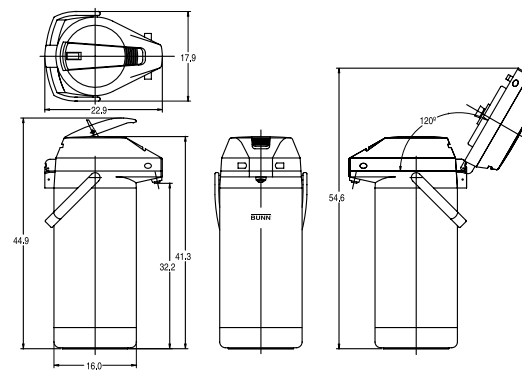

**2.2 litre
Push-Button Airpot**
Dimensions:
16.4" H x 6.1" W x 7.9" D
(42cm H x 16cm W x 20cm D)

**3.8 litre
Lever-Action Airpot**
Dimensions:
17.6" H x 6.3" W x 9" D
(44.7cm H x 16cm W x 23cm D)

**2.5 litre
Lever-Action Airpot**
Dimensions:
14.6" H x 6.3" W x 9" D
(37cm H x 16cm W x 23cm D)

**3.0 litre
Lever-Action Airpot**
Dimensions:
15.5" H x 6.3" W x 9" D
(39.4cm H x 16cm W x 23cm D)

For current specification sheets and other information, go to www.bunn.com.

Related Products

Universal Airpot Racks

for push-button and lever-action airpots.

Airpot Racks

for push-button airpots only.

Dimensions & Specifications

Model	Product #	Capacity	Quantity	Shipping Weight	Agency
2.2 litre Push-Button Airpot	28696.0002	2.2 litres (74 oz.)	1 ea.	4.5 lbs. (2.04 kg)	(E)
2.2 litre Push-Button Airpot	28696.0000	2.2 litres (74 oz.)	6/case	24 lbs. (10.9 kg)	(E)
2.5 litre Push-Button Airpot	13041.0001	2.5 litres (84 oz.)	1 ea.	5 lbs. (2.3 kg)	(E)
2.5 litre Push-Button Airpot	13041.0101	2.5 litres (84 oz.)	6/case	25 lbs. (11.3 kg)	(E)
2.5 litre Lever-Action Airpot*	32125.0000	2.5 litres (84 oz.)	1 ea.	5.3 lbs. (2.4 kg)	(E)
2.5 litre Lever-Action Airpot*	32125.0100	2.5 litres (84 oz.)	6/case	32 lbs. (14.6 kg)	(E)
3.0 litre Lever-Action Airpot*	32130.0000	3.0 litres (102 oz.)	1 ea.	5.8 lbs. (2.6 kg)	(E)
3.0 litre Lever-Action Airpot*	32130.0100	3.0 litres (102 oz.)	6/case	35 lbs. (15.9 kg)	(E)
3.8 litre Lever-Action Airpot*	36725.0000	3.8 litres (128 oz.)	1 ea.	7 lbs. (3.2 kg)	(E)
3.8 litre Lever-Action Airpot*	36725.0100	3.8 litres (128 oz.)	6/case	41 lbs. (18.6 kg)	(E)

*Note: Stainless Steel Liner.

2.2 litre Push-Button Airpot

2.5 litre Lever-Action Airpot

2.5 litre Push-Button Airpot

3.0 litre Lever-Action Airpot

3.8 litre Lever-Action Airpot

Bunn-O-Matic® Corporation - 1400 Stevenson Drive Springfield, Illinois 62703 • USA • +1-217-529-6601 • Fax +1-217-529-2827 • www.bunn.com