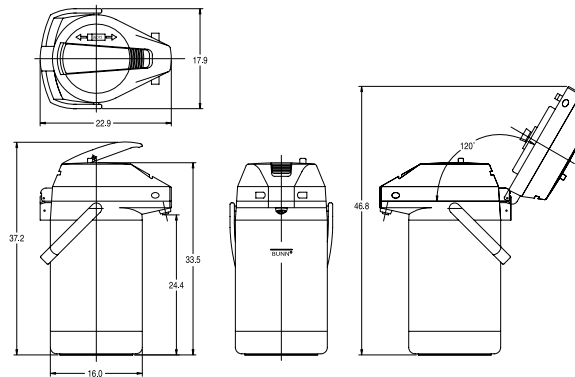

2.5 litre Lever-Action Airpot