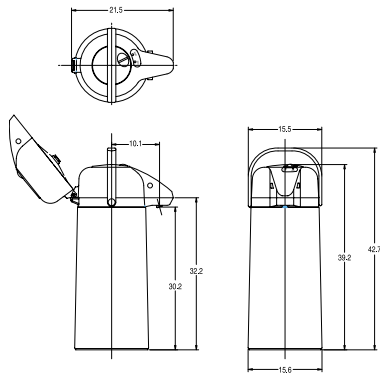

2.5 litre Push-Button Airpot