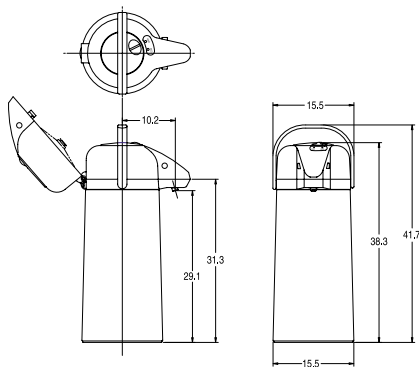

Dimensions & Specifications

Model	Product #	Capacity	Quantity	Shipping Weight	Agency
2.2 litre Push-Button Airpot	28696.0002	2.2 litres (74 oz.)	1 ea.	4.5 lbs. (2.04 kg)	(E)
2.2 litre Push-Button Airpot	28696.0000	2.2 litres (74 oz.)	6/case	24 lbs. (10.9 kg)	(E)
2.5 litre Push-Button Airpot	13041.0001	2.5 litres (84 oz.)	1 ea.	5 lbs. (2.3 kg)	(E)
2.5 litre Push-Button Airpot	13041.0101	2.5 litres (84 oz.)	6/case	25 lbs. (11.3 kg)	(E)
2.5 litre Lever-Action Airpot*	32125.0000	2.5 litres (84 oz.)	1 ea.	5.3 lbs. (2.4 kg)	(E)
2.5 litre Lever-Action Airpot*	32125.0100	2.5 litres (84 oz.)	6/case	32 lbs. (14.6 kg)	(E)
3.0 litre Lever-Action Airpot*	32130.0000	3.0 litres (102 oz.)	1 ea.	5.8 lbs. (2.6 kg)	(E)
3.0 litre Lever-Action Airpot*	32130.0100	3.0 litres (102 oz.)	6/case	35 lbs. (15.9 kg)	(E)
3.8 litre Lever-Action Airpot*	36725.0000	3.8 litres (128 oz.)	1 ea.	7 lbs. (3.2 kg)	(E)
3.8 litre Lever-Action Airpot*	36725.0100	3.8 litres (128 oz.)	6/case	41 lbs. (18.6 kg)	(E)

*Note: Stainless Steel Liner.

2.2 litre Push-Button Airpot