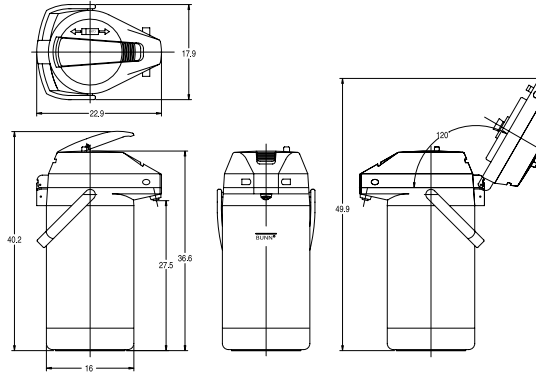

**2.2 litre
Push-Button Airpot**
Dimensions:
16.4" H x 6.1" W x 7.9" D
(42cm H x 16cm W x 20cm D)

**3.8 litre
Lever-Action Airpot**
Dimensions:
17.6" H x 6.3" W x 9" D
(44.7cm H x 16cm W x 23cm D)

**2.5 litre
Lever-Action Airpot**
Dimensions:
14.6" H x 6.3" W x 9" D
(37cm H x 16cm W x 23cm D)

**3.0 litre
Lever-Action Airpot**
Dimensions:
15.5" H x 6.3" W x 9" D
(39.4cm H x 16cm W x 23cm D)

For current specification sheets and other information, go to www.bunn.com.

Related Products

Universal Airpot Racks

for push-button and lever-action airpots.

Airpot Racks

for push-button airpots only.

Dimensions & Specifications

Model	Product #	Capacity	Quantity	Shipping Weight	Agency
2.2 litre Push-Button Airpot	28696.0002	2.2 litres (74 oz.)	1 ea.	4.5 lbs. (2.04 kg)	(E)
2.2 litre Push-Button Airpot	28696.0000	2.2 litres (74 oz.)	6/case	24 lbs. (10.9 kg)	(E)
2.5 litre Push-Button Airpot	13041.0001	2.5 litres (84 oz.)	1 ea.	5 lbs. (2.3 kg)	(E)
2.5 litre Push-Button Airpot	13041.0101	2.5 litres (84 oz.)	6/case	25 lbs. (11.3 kg)	(E)
2.5 litre Lever-Action Airpot*	32125.0000	2.5 litres (84 oz.)	1 ea.	5.3 lbs. (2.4 kg)	(E)
2.5 litre Lever-Action Airpot*	32125.0100	2.5 litres (84 oz.)	6/case	32 lbs. (14.6 kg)	(E)
3.0 litre Lever-Action Airpot*	32130.0000	3.0 litres (102 oz.)	1 ea.	5.8 lbs. (2.6 kg)	(E)
3.0 litre Lever-Action Airpot*	32130.0100	3.0 litres (102 oz.)	6/case	35 lbs. (15.9 kg)	(E)
3.8 litre Lever-Action Airpot*	36725.0000	3.8 litres (128 oz.)	1 ea.	7 lbs. (3.2 kg)	(E)
3.8 litre Lever-Action Airpot*	36725.0100	3.8 litres (128 oz.)	6/case	41 lbs. (18.6 kg)	(E)

*Note: Stainless Steel Liner.

2.2 litre Push-Button Airpot

2.5 litre Lever-Action Airpot

2.5 litre Push-Button Airpot

3.0 litre Lever-Action Airpot

3.8 litre Lever-Action Airpot

Bunn-O-Matic® Corporation - 1400 Stevenson Drive Springfield, Illinois 62703 • USA • +1-217-529-6601 • Fax +1-217-529-2827 • www.bunn.com