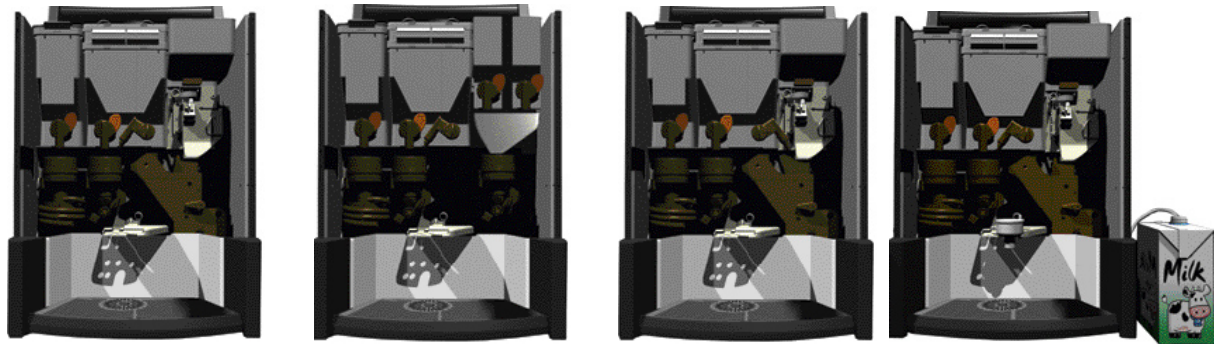

Thanks to this versatility the Saeco Phedra is the perfect choice for smaller locations, offices and HORECA applications.

Main features

- Saeco Brewing Group with Saeco Pre-Heating System for excellent espresso
- Generous container capacity
- Easy cleaning and maintenance thanks to “seagull wings” opening on the door
- Aesthetic and easily customizable U-Profile front: stickers for the front door, silkscreens for the sides
- User-friendly interface with LCD graphic display and easy-to-read mechanical buttons
- High-class stainless steel dispensing area
- Predisposition to fit the payment system on the front
- Predisposition to fit the new powder dispensing system
- Available in tall cup version for 20 oz cups and jugs
- The machine is designed for easy use even by persons with disabilities

Noble material, elegant design – the dispensing area of the Saeco Phedra is as functional as it is beautiful.

Phedra dispensing area

every feature.

Technical specifications

- Body in reinforced food-contact approved resin with lateral pre-galvanized and painted steel-sheet panels
- Thermoplastic doors with “seagull wings” opening
- Containers and tanks in food-contact approved resin
- Refill signal for water and coffee
- Software function setting the maximum number of coffee cycles permitted before the dump box / drip tray is removed and emptied
- Electronically controlled boiler temperature
- Exhauster to absorb internal moisture
- 60 W electromagnetic vibration pump
- Boiler safety valve
- General safety relay for 24 V components
- Thermal cut-outs on all devices supplied with line voltage
- CE, and DEMKO, ULGS (Espresso version) approved