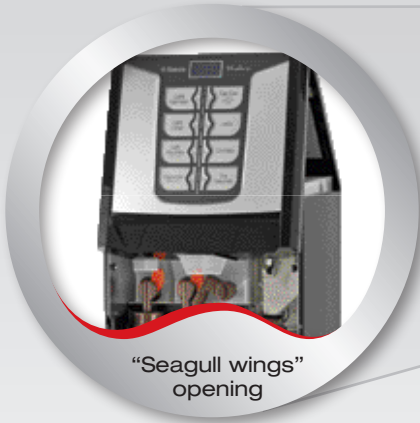

Any service operation can comfortably be done standing upright thanks to the “seagull wings” opening – cleaning and maintenance becomes effortless.

“Seagull wings” opening

Noble material, elegant design – the dispensing area of the Saeco Phedra is as functional as it is beautiful.