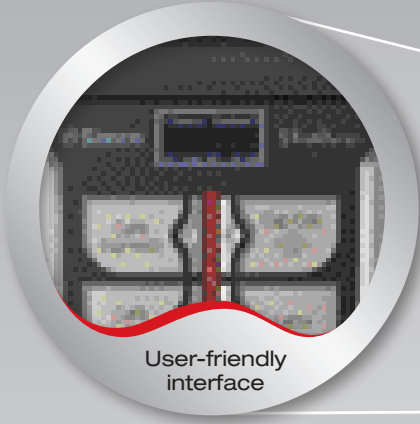

Thanks to this versatility the Saeco Phedra is the perfect choice for smaller locations, offices and HORECA applications.

Main features

- Saeco Brewing Group with Saeco Pre-Heating System for excellent espresso
- Generous container capacity
- Easy cleaning and maintenance thanks to “seagull wings” opening on the door
- Aesthetic and easily customizable U-Profile front: stickers for the front door, silkscreens for the sides
- User-friendly interface with LCD graphic display and easy-to-read mechanical buttons
- High-class stainless steel dispensing area
- Predisposition to fit the payment system on the front
- Predisposition to fit the new powder dispensing system
- Available in tall cup version for 20 oz cups and jugs
- The machine is designed for easy use even by persons with disabilities

Functionality in

LCD graphic display and 8 mechanical easy-to-read buttons ensure a high level of usability – just push the button and enjoy.

User-friendly interface

Another asset underlining the great usability of this vending machine – the payment systems can be inserted right on the front door so no lateral box is needed.

Noble material, elegant design – the dispensing area of the Saeco Phedra is as functional as it is beautiful.

Phedra dispensing area

every feature.

Technical specifications

- Body in reinforced food-contact approved resin with lateral pre-galvanized and painted steel-sheet panels
- Thermoplastic doors with “seagull wings” opening
- Containers and tanks in food-contact approved resin
- Refill signal for water and coffee
- Software function setting the maximum number of coffee cycles permitted before the dump box / drip tray is removed and emptied
- Electronically controlled boiler temperature
- Exhauster to absorb internal moisture
- 60 W electromagnetic vibration pump
- Boiler safety valve
- General safety relay for 24 V components
- Thermal cut-outs on all devices supplied with line voltage
- CE, and DEMKO, ULGS (Espresso version) approved