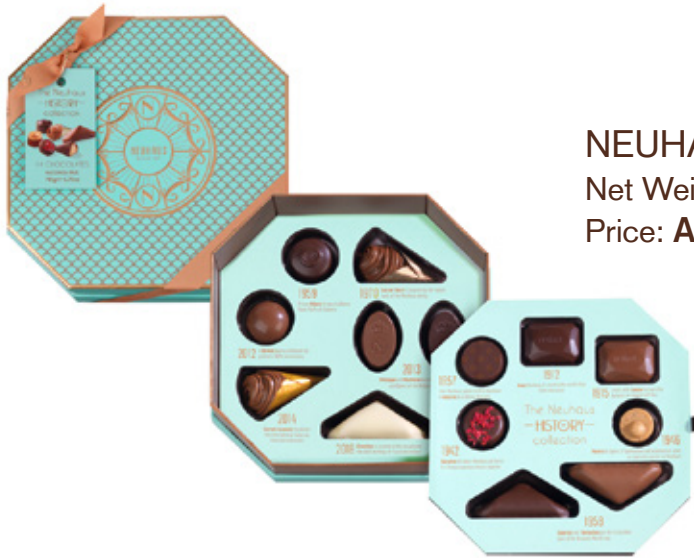

NEUHAUS SMALL HISTORY COLLECTION

Net Weight: +/-190g

Price: **AED 215**